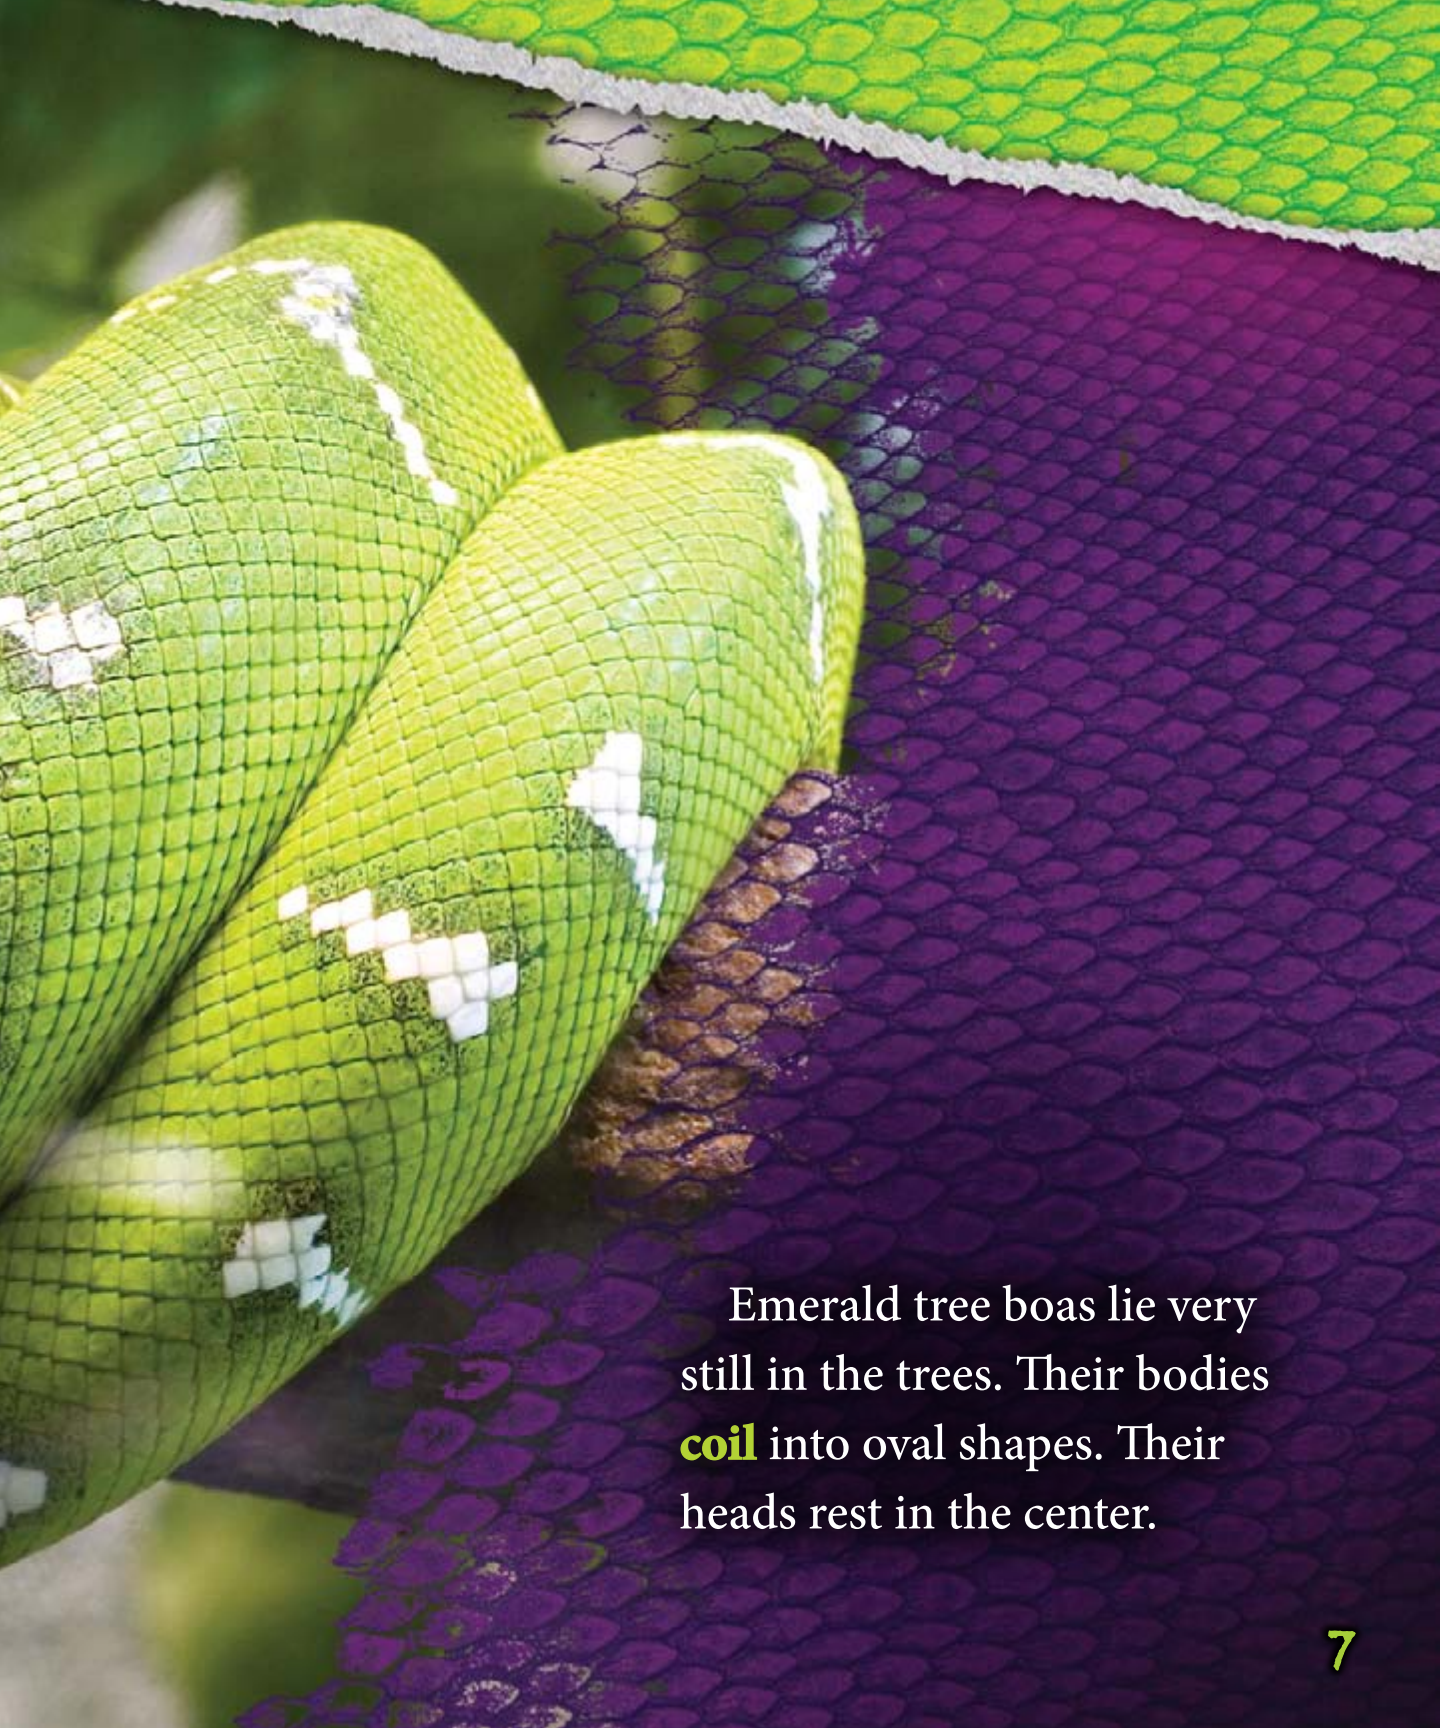

# TABLE OF CONTENTS

WHAT ARE EMERALD TREE BOAS?.....	4
WHERE EMERALD TREE BOAS LIVE .....	8
CANOPY CAMOUFLAGE .....	10
HUNTING FOR PREY .....	14
GLOSSARY.....	22
TO LEARN MORE .....	23
INDEX.....	24

A close-up photograph of an emerald tree boa, a large green snake with a white stripe, coiled around a thick, textured tree branch. The background is a dark purple with a subtle pattern of small, light-colored shapes. The title text is overlaid on the top left of the image.

# WHAT ARE EMERALD TREE BOAS?

Emerald tree boas are big snakes that curl around tree branches. They can grow to be 9 feet (2.7 meters) long.

Emerald tree boas lie very still in the trees. Their bodies **coil** into oval shapes. Their heads rest in the center.